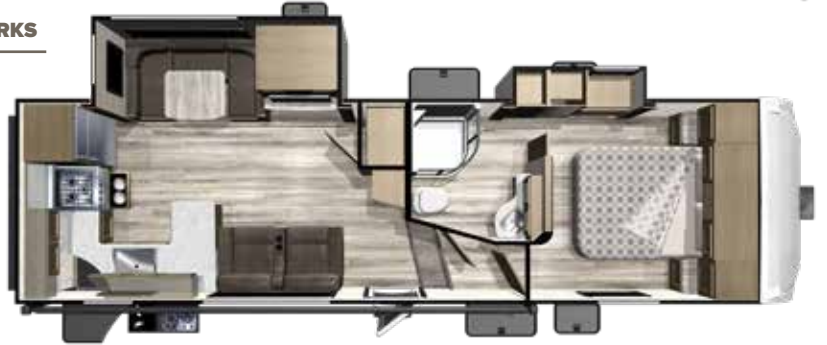

360°

TAKE A 360° TOUR OF THE
TELLURIDE FIFTH WHEEL AT
STARCRAFTCAMPING.COM